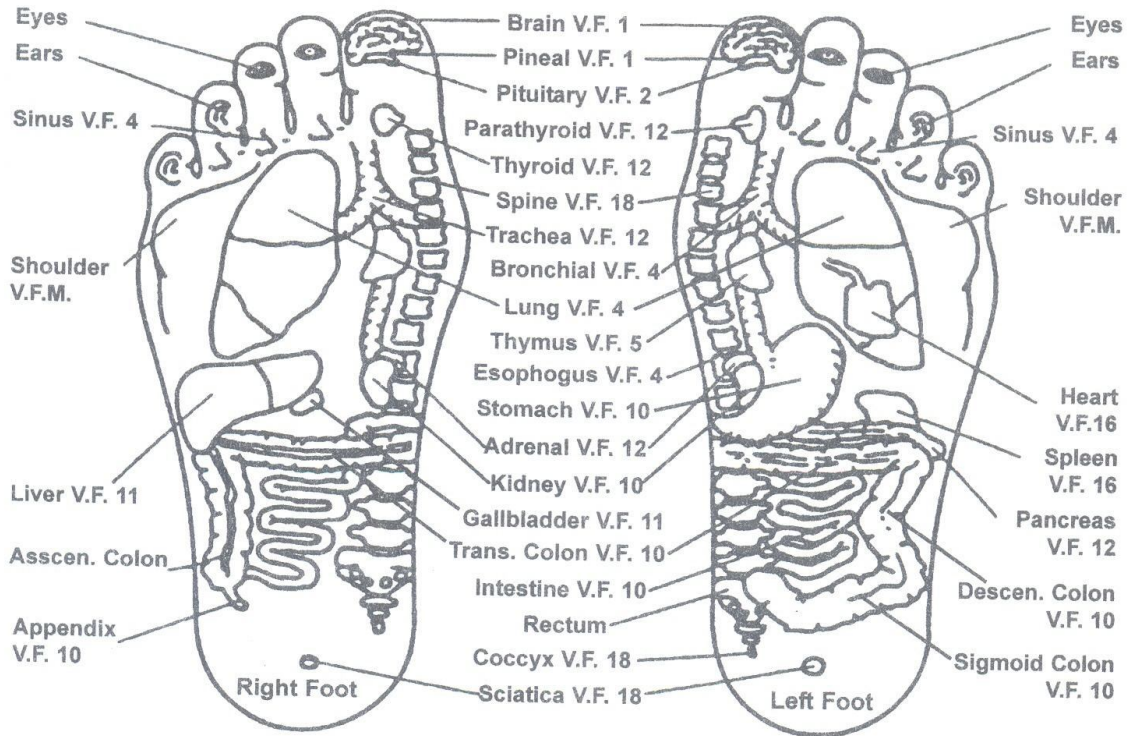

# VITA FLEX FEET CHART

V.F. = Vita Flex

V.F.F. = Vita Flex Feet

V.F.M. = Vita Flex Muscle

V.F.1 Clarity	V.F.10 Di-Gize	V.F.18 PanAway
V.F.1 M-Grain	V.F.11 JuvaFlex	V.F.22 Dragon Time
V.F.4 R.C.	V.F.F.11 Thieves	V.F.22 Mister
V.F.4 Raven	V.F.12 EndoFlex	V.F.F. Valor
V.F.5 ImmuPower	V.F.16 Aroma Life	V.F.M. Aroma Siez

Note: This chart was created by Dr. Gary Young and can be viewed in the [Essential Oils Desk Reference](#)